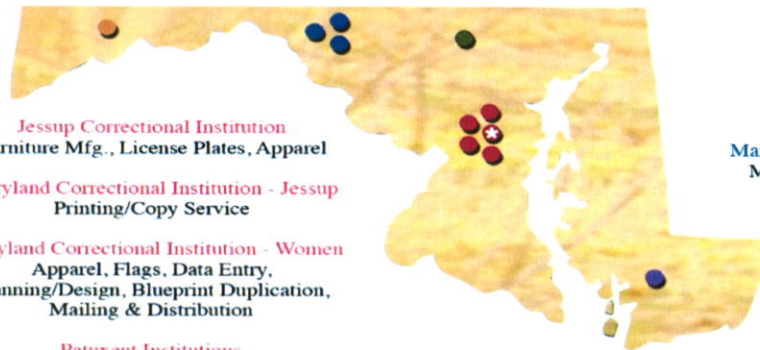

Products & Services

MCE has 26 business units located at correctional facilities across the state:

Jessup Correctional Institution
Furniture Mfg., License Plates, Apparel

Maryland Correctional Institution - Jessup
Printing/Copy Service