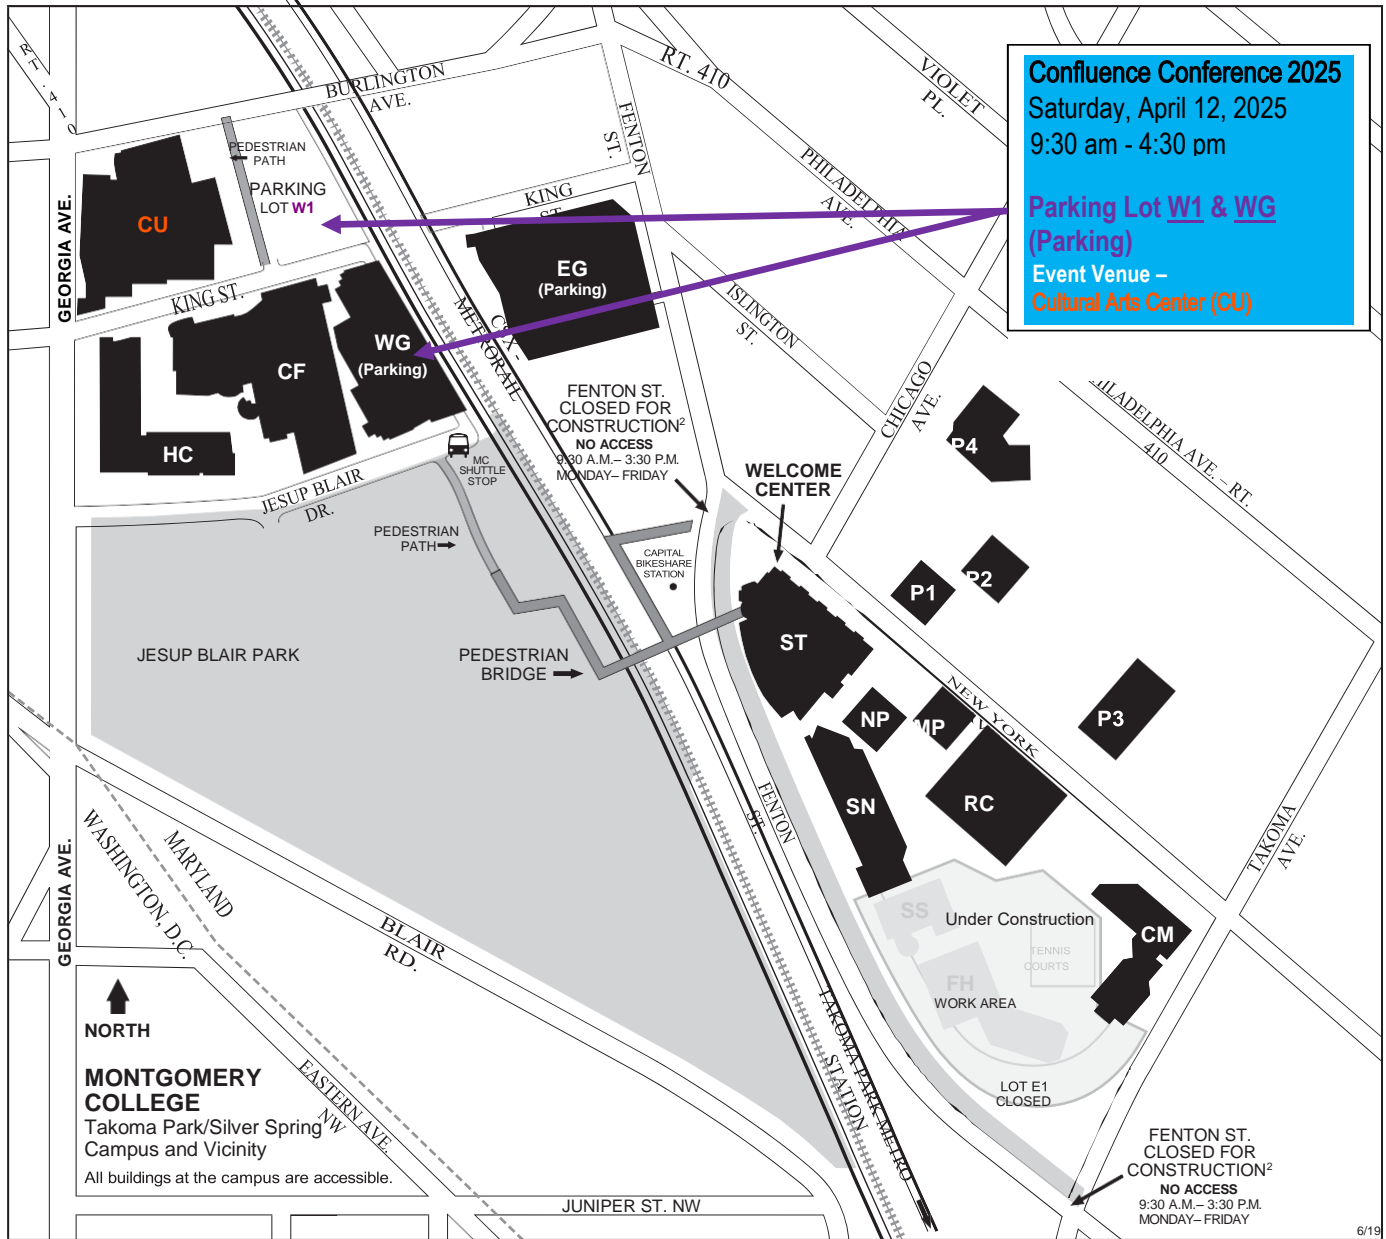

Takoma Park/Silver Spring Campus and Vicinity

MC MONTGOMERY COLLEGE
Takoma Park/Silver Spring Campus
7600 Takoma Avenue
Takoma Park, MD 20912
240-567-3333; TTY 301-587-7207
montgomerycollege.edu
For updates to campus maps, visit
montgomerycollege.edu/maps

- Legend of Campus Buildings**
- CF The Morris and Gwendolyn Cafritz Foundation Arts Center
Refugee Training Center
Workforce Development & Continuing Education (WD&CE)
 - CM Catherine F. Scott Commons
 - CU Cultural Arts Center
 - EG East Garage (parking)

Cultural Arts Center
7995 Georgia Avenue, Silver Spring, MD 20910

- P1 Pavilion One
- P2 Pavilion Two
- P3 Pavilion Three
- P4 Pavilion Four
- RC Resource Center
 - Library
- SN Science North Building
- ST Charlene R. Nunley Student Services Center
 - Bookstore
 - Cafeteria
 - Counseling and Advising
 - Enrollment Services
 - Financial Aid Office

- Public Safety Office
- Student Life Office
- Welcome Center

WG West Garage (parking)